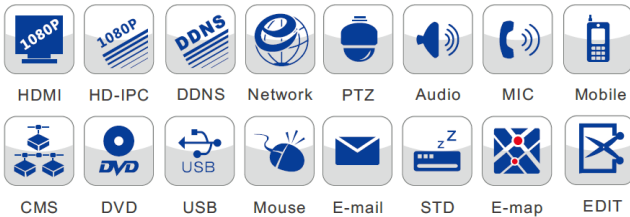

Features:

- Support 24CH 1080P @12.5fps or 8CH 1080P @25fps or 24CH 720P @25fps IP input
- Intuitive and user-friendly Graphic User Interface(GUI), Windows style, operation by mouse
- Remote control via IE or CMS: preview, playback, backup, PTZ and configuration
- Multi-mode recording: manual, timer, motion, sensor
- Playback: 16CH simultaneous playback
- Search: time/calendar, events(alarm, motion)
- Express and flexible backup via USB, network or DVD-RW (Sata)
- Pentaplex: live, record, playback, backup and remote operation
- DHCP, DDNS, PPPoE Network protocol, IE browse and CMS supported
- 16 PoE network ports; support IPC direct connection to NVR; support PoE power supply
- Dual stream technology to encode recording stream and network stream respectively. User can adjust network stream to fit bandwidth without changing recording quality
- Multi-user online simultaneously
- HDMI 1080P output
- Support PTZ preset and auto cruise, up to 128 presets and 8 cruises
- Powerful smart phone surveillance supporting Android, Windows phone , iPhone ,Blackberry
- Gigabit Ethernet interface to get the fastest transmission