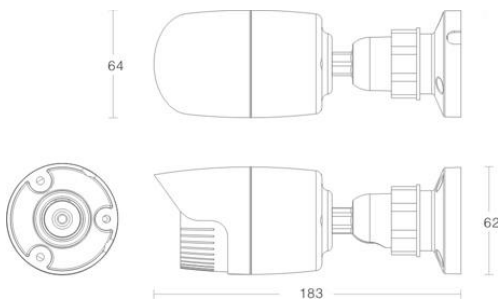

## **IN20-iSAS2.0MBF4MM**

2.0 Megapixel bullet camera

Camera	
Image sensor	1/3"CMOS
Image pixels	1920x1080
Electronic shutter	1/25s~ 1/100000s
Auto iris	Fixed iris
Min. illumination	0lux(IR ON)
Lens	4mm
Mount type	M12 mount
WDR	Digital
Noise Reduction	3D
Image	
Compression	H.264
Resolution:	1080P(1920x1080), 720P(1280x720), VGA(640x480), QVGA(320x240)
Frame rate:	1920x1080(1~30fps) / 1280x720(1~ 30fps) 1280x720(1 ~10fps) / 640x480(1 ~ 30fps) / 320x240(1 ~30fps)
Bit rate:	64Kbps ~ 8Mbps
Encode	VBR/CBR
Quality	VBR 5 level , CBR no limit
Image config.	Saturation ,Brightness, Chroma, Contrast , WDR, Sharpness, NR (Via IE and client end)
Audio compression	G711A
Interface	
Internet	RJ45
Video out	BNC×1
Audio	One way (MIC IN×1)
Storage	No
RS485	No
Alarm in	No
Alarm out	No
Function	
Remote surveillance	IE,CMS
Online user	4users, support multi-stream real time transmission.
Network protocol	TCP/IP, UDP , DHCP ,NTP , RTSP, PPPoE, DDNS, SMTP, FTP
Interface protocol	ONVIF, GB-T/28181-2011
Storage	Remote storage via network
Smart alarm	Motion
Day/night	ICR
PTZ	No
PoE	Yes
Night vision range	10-20m
Water proof	IP66
Others	
Power supply	DC12V/PoE
Power consumption	2.26W
Power consumption with IR on	4.97W
Working environment	-40°C ~ 50°C, 10% ~ 90% humidity
Dimension	Φ64mm×183mm
Weight(net)	423g
Weight(gross)	546g