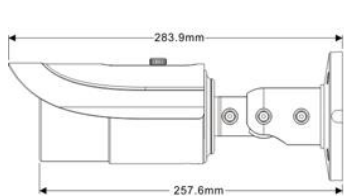

| Camera                       |  |
|------------------------------|--|
| Image sensor                 | 1/2.9"CMOS   |
| Image pixels                 | 1920×1080  |
| Electronic shutter           | 1/25s ~ 1/100000s  |
| Auto iris                    | Fixed iris   |
| Min. illumination            | 0lux(IR LED ON)  |
| Lens                         | 3.3-12mm   |
| Mount type                   | Φ14 mount  |
| Image                        |  |
| Compression                  | H.264  |
| Resolution                   | 1080P (1920×1080) , 720P (1280×720), VGA (640×480), QVGA (320×240)                                     |
| Frame rate                   | 1920×1080 (1~30fps) / 1280×720 (1~30fps)<br>1280×720 (1~10fps) / 640×480 (1~30fps) / 320×240 (1~30fps) |
| Bit rate:                    | 64Kbps ~ 8Mbps   |
| Encode                       | VBR/CBR  |
| Quality                      | VBR 5 level , CBR no limit   |
| Image config.                | Saturation, Brightness ,Contrast , WDR (Via IE and client end)   |
| Audio compression            | G711A  |
| WDR                          | Digital  |
| Noise Reduction              | 3D   |
| Interface                    |  |
| Internet                     | RJ45   |
| Video out                    | CVBS (BNCx1)   |
| Audio                        | Dual way audio (MIC IN×1, MIC OUT×1)   |
| Storage                      | Support TF card, Max. capacity up to 64GB  |
| RS485                        | Yes  |
| Alarm in                     | 1CH  |
| Alarm out                    | 1CH  |
| Function                     |  |
| Remote surveillance          | IE browser, CMS remote control   |
| Online user                  | 4 users, support multi-stream real time transmission.  |
| Network protocol             | TCP/IP, UDP, DHCP, NTP, RTSP , PPPoE ,DDNS ,SMTP ,FTP  |
| Interface protocol           | ONVIF、GB-T/28181-2011  |
| Storage                      | TF card local storage, remote storage  |
| Smart alarm                  | Motion, sensor   |
| Day/night                    | ICR  |
| PTZ                          | RS485x1  |
| PoE                          | Yes  |
| Night vision range           | 30-50m   |
| Water proof                  | IP66   |
| Others                       |  |
| Power supply                 | DC12V/POE  |
| Power consumption            | 2.52W  |
| Power consumption with IR on | 8.04W  |
| Working environment          | -40°C ~ 50°C, 10% ~ 90% humidity   |
| Dimension                    | Φ112mm×326mm   |
| Weight(net)                  | 1115g  |