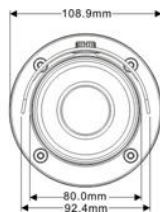

## **IN20-ISAS2.0BVF**

2.0 Megapixel bullet camera

### Features:

- 1080P(1920\*1080) real time encoding
- Image resolution: 1920\*1080
- 4 streams, including dual HD stream
- ICR auto switch for day/night function
- 30~50meter night vision range
- 3D noise reduction, digital WDR, defogging, steady shot
- Up to 192KHz wide range frequency audio collecting, provide more clue for event review.
- Support CVBS local video , dual way audio, PoE, AC24V power supply optional.
- Support smart phone, Pad, remote surveillance.
- Support NAT penetrate