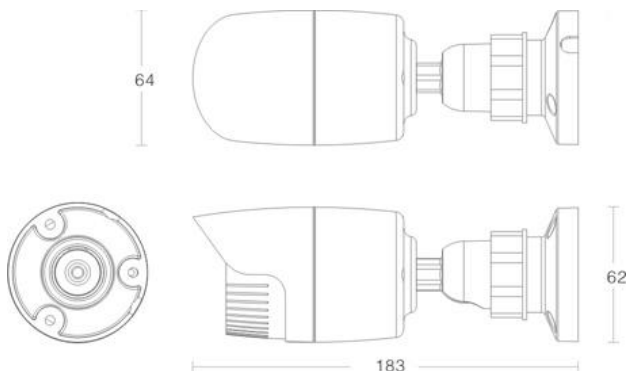

## **IN20-iSAS1.3MBF4MM**

1.3 Megapixel bullet camera

### Features:

- 960P(1280\*960) real time encoding
- Image resolution: 1280\* 960
- Dual streaming
- ICR auto switch for day/night function.
- 10~20 meter night vision range
- Support 3D noise reduction, digital WDR ,defog ,steady shot
- Support ROI specific area encoding
- Up to 192KHz wide range frequency audio collecting, provide more clue for event review.
- One way audio, PoE, power supply optional.
- Support smart phone, Pad, remote surveillance.
- Support NAT

Camera	
Image sensor	1/3"CMOS
Image pixels	1280x960
Electronic shutter	1/25s~ 1/100000s
Auto iris	Fixed iris
Min. illumination	0lux(IR ON)
Lens	4mm
Mount type	M12 mount
WDR	Digital
Noise Reduction	3D
Image	
Compression	H.264
Resolution:	960P(1280x960)、720P(1280x720)、VGA(640x480)、QVGA(320x240)
Frame rate:	1280x960(1~30fps) / 1280x720(1~30fps) 1280x720(1~10fps) / 640x480(1~30fps) / 320x240(1~30fps)
Bit rate:	64Kbps ~ 4Mbps
Encode	VBR/CBR
Quality	VBR 5 level , CBR no limit
Image config.	Saturation, Brightness, Chroma, Contrast , WDR ,Sharpness, NR (Via IE and client end)
Audio compression	G711A
Interface	
Internet	RJ45
Video out	No
Audio	One way (MIC INx1)
Storage	No
RS485	No
Alarm in	No
Alarm out	No
Function	
Remote surveillance	IE,CMS
Online user	4users, support multi-stream real time transmission.
Network protocol	TCP/IP, UDP, DHCP, NTP, RTSP, PPPoE, DDNS, SMTP, FTP
Interface protocol	ONVIF、GB-T/28181-2011
Storage	Remote storage via network
Smart alarm	Motion
Day/night	ICR
PTZ	No
PoE	Yes
Night vision range	10-20m
Water proof	IP66
Others	
Power supply	DC12V/PoE
Power consumption	2.6W
Power consumption with IR on	5.2W
Working environment	-40°C ~ 50°C, 10% ~ 90% humidity
Dimension	Φ64mm×183mm
Weight(net)	423g
Weight(gross)	456g