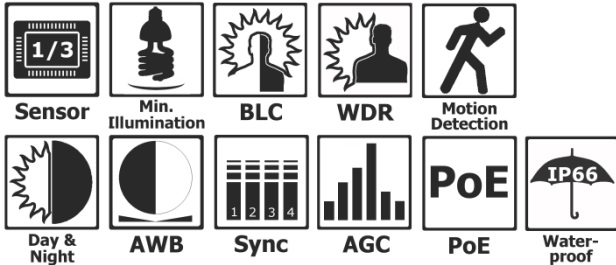

## **IN20-iSAS1.3MBF4MM**

1.3 Megapixel bullet camera

### Features:

- 960P(1280\*960) real time encoding
- Image resolution: 1280\* 960
- Dual streaming
- ICR auto switch for day/night function.
- 10~20 meter night vision range
- Support 3D noise reduction, digital WDR ,defog ,steady shot
- Support ROI specific area encoding
- Up to 192KHz wide range frequency audio collecting, provide more clue for event review.
- One way audio, PoE, power supply optional.
- Support smart phone, Pad, remote surveillance.
- Support NAT

Camera	
Image sensor	1/3"CMOS
Image pixels	1280x960
Electronic shutter	1/25s~ 1/100000s
Auto iris	Fixed iris
Min. illumination	0lux(IR ON)
Lens	4mm
Mount type	M12 mount
WDR	Digital
Noise Reduction	3D
Image	
Compression	H.264
Resolution:	960P(1280x960)、720P(1280x720)、VGA(640x480)、QVGA(320x240)
Frame rate:	1280x960(1~30fps) / 1280x720(1~30fps) 1280x720(1~10fps) / 640x480(1~30fps) / 320x240(1~30fps)
Bit rate:	64Kbps ~ 4Mbps
Encode	VBR/CBR
Quality	VBR 5 level , CBR no limit
Image config.	Saturation, Brightness, Chroma, Contrast , WDR ,Sharpness, NR (Via IE and client end)
Audio compression	G711A
Interface	
Internet	RJ45
Video out	No
Audio	One way (MIC INx1)
Storage	No
RS485	No
Alarm in	No
Alarm out	No
Function	
Remote surveillance	IE,CMS
Online user	4users, support multi-stream real time transmission.
Network protocol	TCP/IP, UDP, DHCP, NTP, RTSP, PPPoE, DDNS, SMTP, FTP
Interface protocol	ONVIF、GB-T/28181-2011
Storage	Remote storage via network
Smart alarm	Motion
Day/night	ICR
PTZ	No
PoE	Yes
Night vision range	10-20m
Water proof	IP66
Others	
Power supply	DC12V/PoE
Power consumption	2.6W
Power consumption with IR on	5.2W
Working environment	-40°C ~ 50°C, 10% ~ 90% humidity
Dimension	Φ64mm×183mm
Weight(net)	423g
Weight(gross)	456g