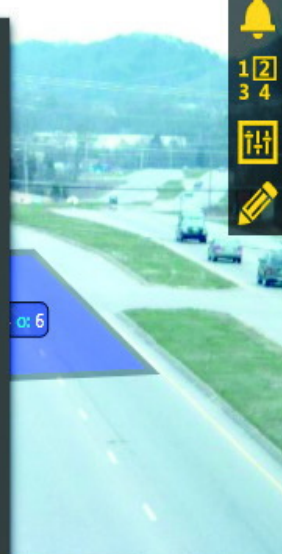

See More with GridSmart Road : Automated Traffic Management Solutions.

electro

GridSmart Road

Electro Automation proudly delivers
GridSmart® Road Automated Traffic Management

- ⦿ Vehicle Counting
- ⦿ Vehicle Tracking
- ⦿ Pedestrian Counting
- ⦿ Turning Movements
- ⦿ Length Based Classification
- ⦿ Live Video, Virtual PTZ (Pan, Tilt, Zoom)
- ⦿ Incident Detection
- ⦿ Ghost Driver Detection