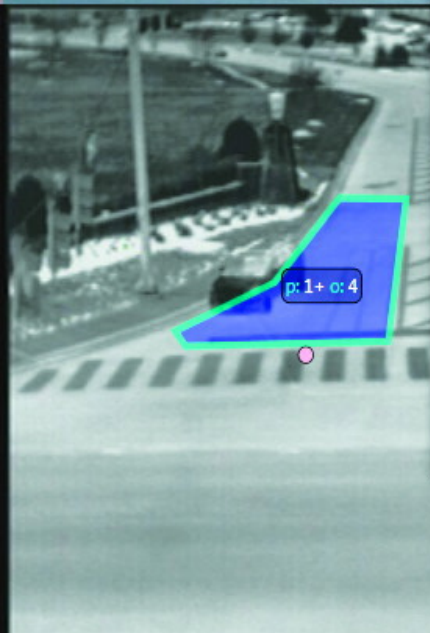

Realtime Data

	1	2	4	5	6	8
Now						
Green Time	00:00:00	00:06:24	00:00:00	00:00:00	00:06:35	00:00:00
Occupancy	1	0	4	0	0	0
Last 15						
Green Time	00:00:45	00:11:12	00:01:16	00:00:24	00:11:44	00:01:16
Greens Received	6	7	5	3	7	5
Arrivals	17	267	65	15	191	15
Arrivals On Green	8	230	23	5	163	4
Occupancy Time	00:05:02	00:05:20	00:05:26	00:01:03	00:06:07	00:06:15
Last Hour						
Green Time	00:03:38	00:42:48	00:04:54	00:00:59	00:47:14	00:04:54
Greens Received	28	33	27	8	31	27
Arrivals	79	952	251	37	752	48
Arrivals On Green	25	816	69	5	657	14
Occupancy Time	00:24:54	00:19:30	00:34:11	00:07:39	00:22:40	00:16:17