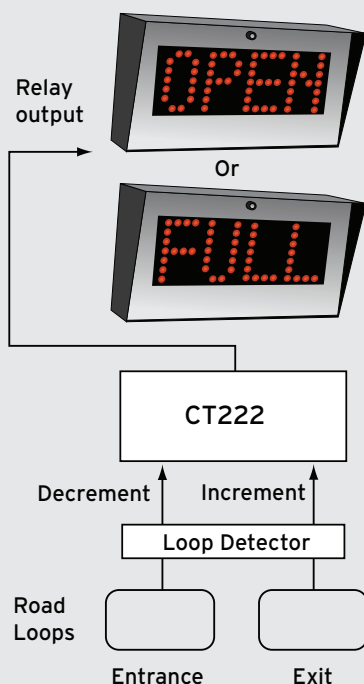

# Open/Full Sign

THE OPEN/FULL SIGN IS PRIMARILY DESIGNED TO BE USED IN CONJUNCTION WITH NORTECH CAPACITY COUNTERS TO MONITOR THE NUMBER OF AVAILABLE CAR PARKING SPACES AND TO DISPLAY 'FULL' WHEN THE AVAILABLE SPACE COUNT REACHES ZERO. THE OPEN/FULL SIGN DISPLAYS THIS INFORMATION TO CAR PARK USERS AT SUITABLE LOCATIONS. ITS LARGE 4-DIGIT, LED DISPLAY PANEL IS HOUSED IN AN OUTDOOR ENCLOSURE AND PROVIDES CLEAR VISIBILITY.

### PARKING MANAGEMENT SYSTEM

CT220

CT220P

#### Features

- Large 4-digit LED display
- Open or Full messages
- Display controlled by capacity counter or manual control
- Outdoor enclosure
- Low voltage operation
- Tilt/pan mounting brackets included

## Technical Specifications

Power Requirements:	9 to 24V DC (250ma @ 12 volts)
Display:	20 x 7 LED matrix giving 4 character display
Viewing angle:	20° each side of centre
Display adjustments:	4 brightness levels selectable via DIN switches.
Mounting:	Options for mounting directly on a flat surface or by using brackets (included) to enable tilt adjustment for wall mounting and both tilt and pan adjustment for pole mounting (3" diameter).
Operation:	displays 'Full' or 'Open' controlled by relay or switch input.
Housing:	Black powder coated Zintec
Dimensions (mm):	380 x 205 x 120 (W x H x D)